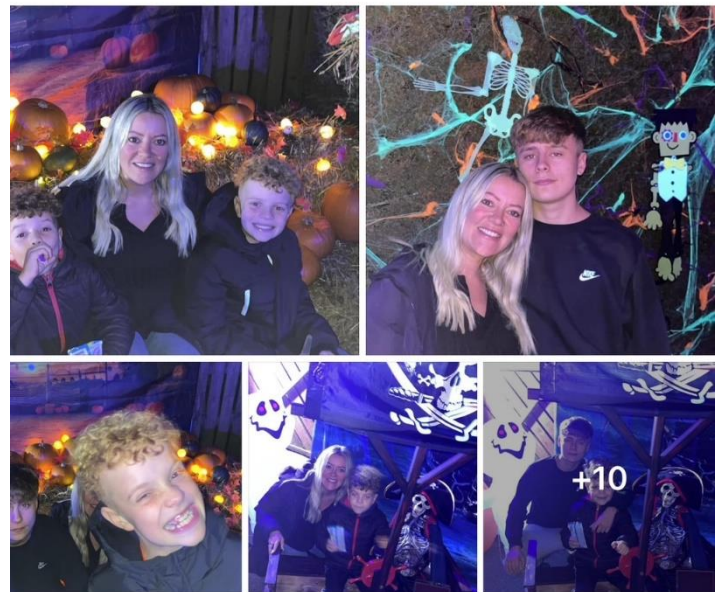

 **Danielle Young**
[Wicked Wonderland - Breck Lane, Dinnington](#) it was amazing! My sons not stopped talking about it he will have this memory forever 🍷👻

11m Love Reply 1 🍷

 Write a reply...

 Comment as Wicked Wonde...   

 **Workshop News, Views and Chat**
2d · Academy Hair With Emma Ward 

🍷 Been to Breck Lane in Dinnington tonight where there is a fabulous Halloween House
🍷 It is to raise money for Bluewell Wood Hospice
🍷 Would highly recommend - it's on until Thursday

 You, Rachel Jane Wood and 1 other 443 plays

👍 Love 💬 Comment 🗨️ Send ➦ Share

 **Lisa Jayne Shaw**  1d · 🌐 ...

Loved that [Wicked Wonderland - Breck Lane, Dinnington](#) was brilliant 🍷👻👻

 You and 48 others 4 comments

👍 Love 💬 Comment 🗨️ Send ➦ Share

Nicole Berry is with **Kimberley May** and **Jade Derbyshire**.
11h · 🌐

Happy Halloween! 🎃👻

Thank you! [Wicked Wonderland - Breck Lane, Dinnington](#), such a fabulous display for such an amazing cause! 🥰❤️