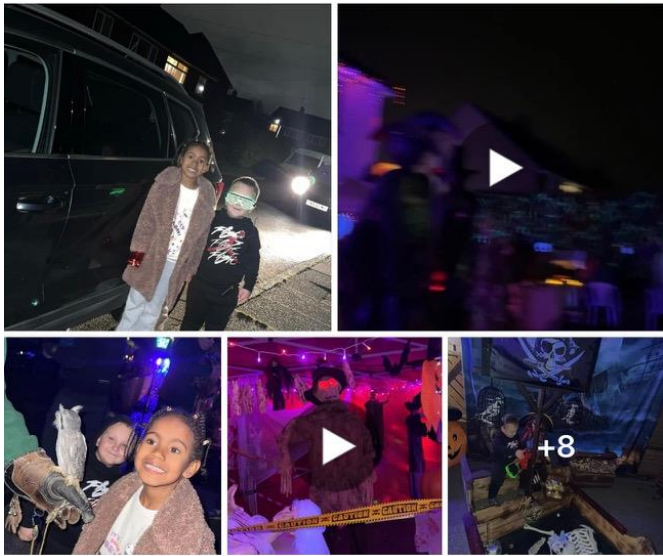

X **Danielle Young** 1h · 🌐 ...

Wicked Wonderland - Breck Lane, Dinnington

What an amazing place [Georgia Chanel Angel](#) 🍷👻 you literally won't find a house done up better than this 🍷👻

Start a private conversation with Danielle Young in Messenger. Message

👍 Love 💬 Comment 🗨️ Send ➦ Share

👍 You and 2 others

1 share

Most relevant ▾

 **Wicked Wonderland - Breck Lane, Dinnington**
Thank you for coming and supporting us, glad you loved it as much as we do 🍷❤️👻

17m Like Reply

 **Danielle Young**
[Wicked Wonderland - Breck Lane, Dinnington](#) it was amazing! My sons not stopped talking about it he will have this memory forever 🍷👻

11m Love Reply 1 🍷

 Write a reply...

 Comment as Wicked Wonde...   

We loved it! 💕💕

👍❤️ You and 14 others 2 comments

❤️ Love 💬 Comment 📧 Send ➦ Share

Write a comment... 📷 😊

Carla Hanley
3d · 🌐

[Wicked Wonderland - Breck Lane, Dinnington](#) is a lovely spooky house to visit this Halloween they are raising money for Blue Bell wood my girls loved it 🎃👻🦇