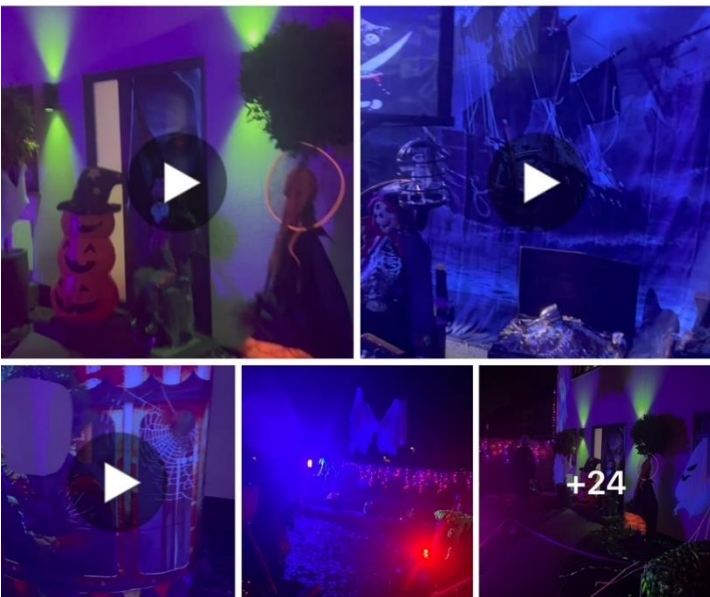

👍 Love 💬 Comment 🗨️ Send ➦ Share

Nicole Berry is with **Kimberley May** and **Jade Derbyshire**.
11h · 🌐

Happy Halloween! 🎃👻

Thank you! [Wicked Wonderland - Breck Lane, Dinnington](#), such a fabulous display for such an amazing cause! 🥰❤️

We loved it! 💕💕

👍❤️ You and 14 others 2 comments

❤️ Love 💬 Comment 📧 Send ➦ Share

Write a comment... 📷 😊

Carla Hanley
3d · 🌐

[Wicked Wonderland - Breck Lane, Dinnington](#) is a lovely spooky house to visit this Halloween they are raising money for Blue Bell wood my girls loved it 🎃👻🦇

Start a private conversation with **Carla Hanley** in Messenger.

Message

❤️ Love 💬 Comment 📧 Send ➦ Share

Jay Crean
3d · 🌐

Halloween house at [Wicked Wonderland - Breck Lane, Dinnington](#) ❤️❤️🎃👻

👍❤️ You and 9 others 4 comments 2 shares