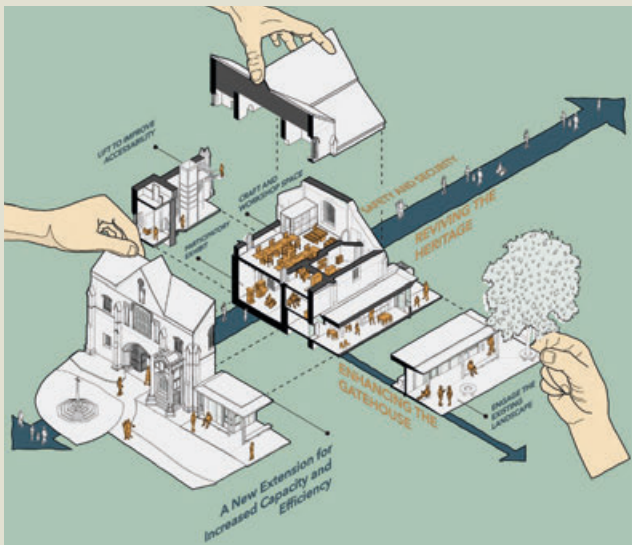

This is the beginning of a long but rewarding journey that will see the Gatehouse made secure, accessible, and ready to continue serving the community for many more years to come.

Credit: SSoA Live Projects, Sheffield University

WORKSOP  
PRIORY &  
GATEHOUSE  
COMMUNITY TRUST

# The future

Working with Architecture MA students from Sheffield University's Live Projects team, we've created a dynamic vision for a sustainable future for the Gatehouse.

2024 and onwards...