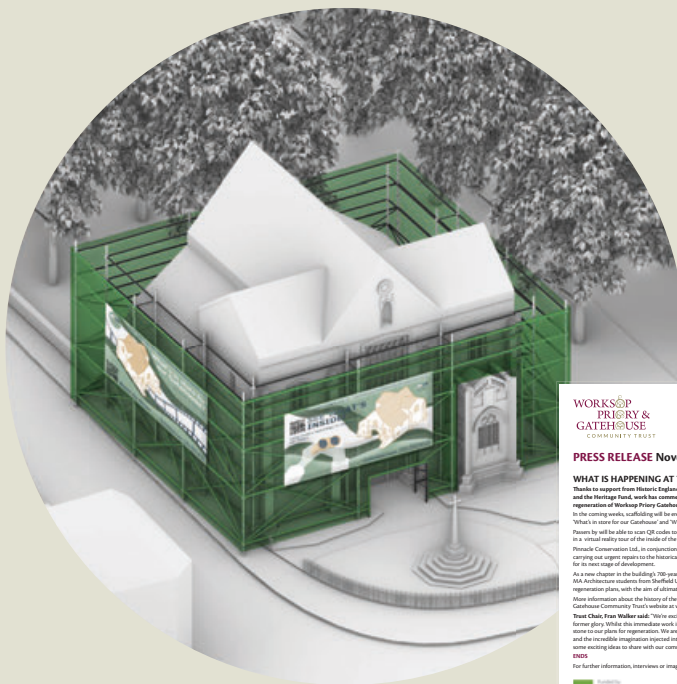

Marvel at the amazing stories that all took place in Worksop!

- Worksop during the middle ages
- The resident Canon gets fired
- The local windmill vanishes overnight
- Henry VIII ransacks our treasures
- The Civil War rages on our doorstep
- Children take cover during WWII

This is the beginning of a long but rewarding journey that will see the Gatehouse made secure, accessible, and ready to continue serving the community for many more years to come.

Credit: SSoA Live Projects, Sheffield University